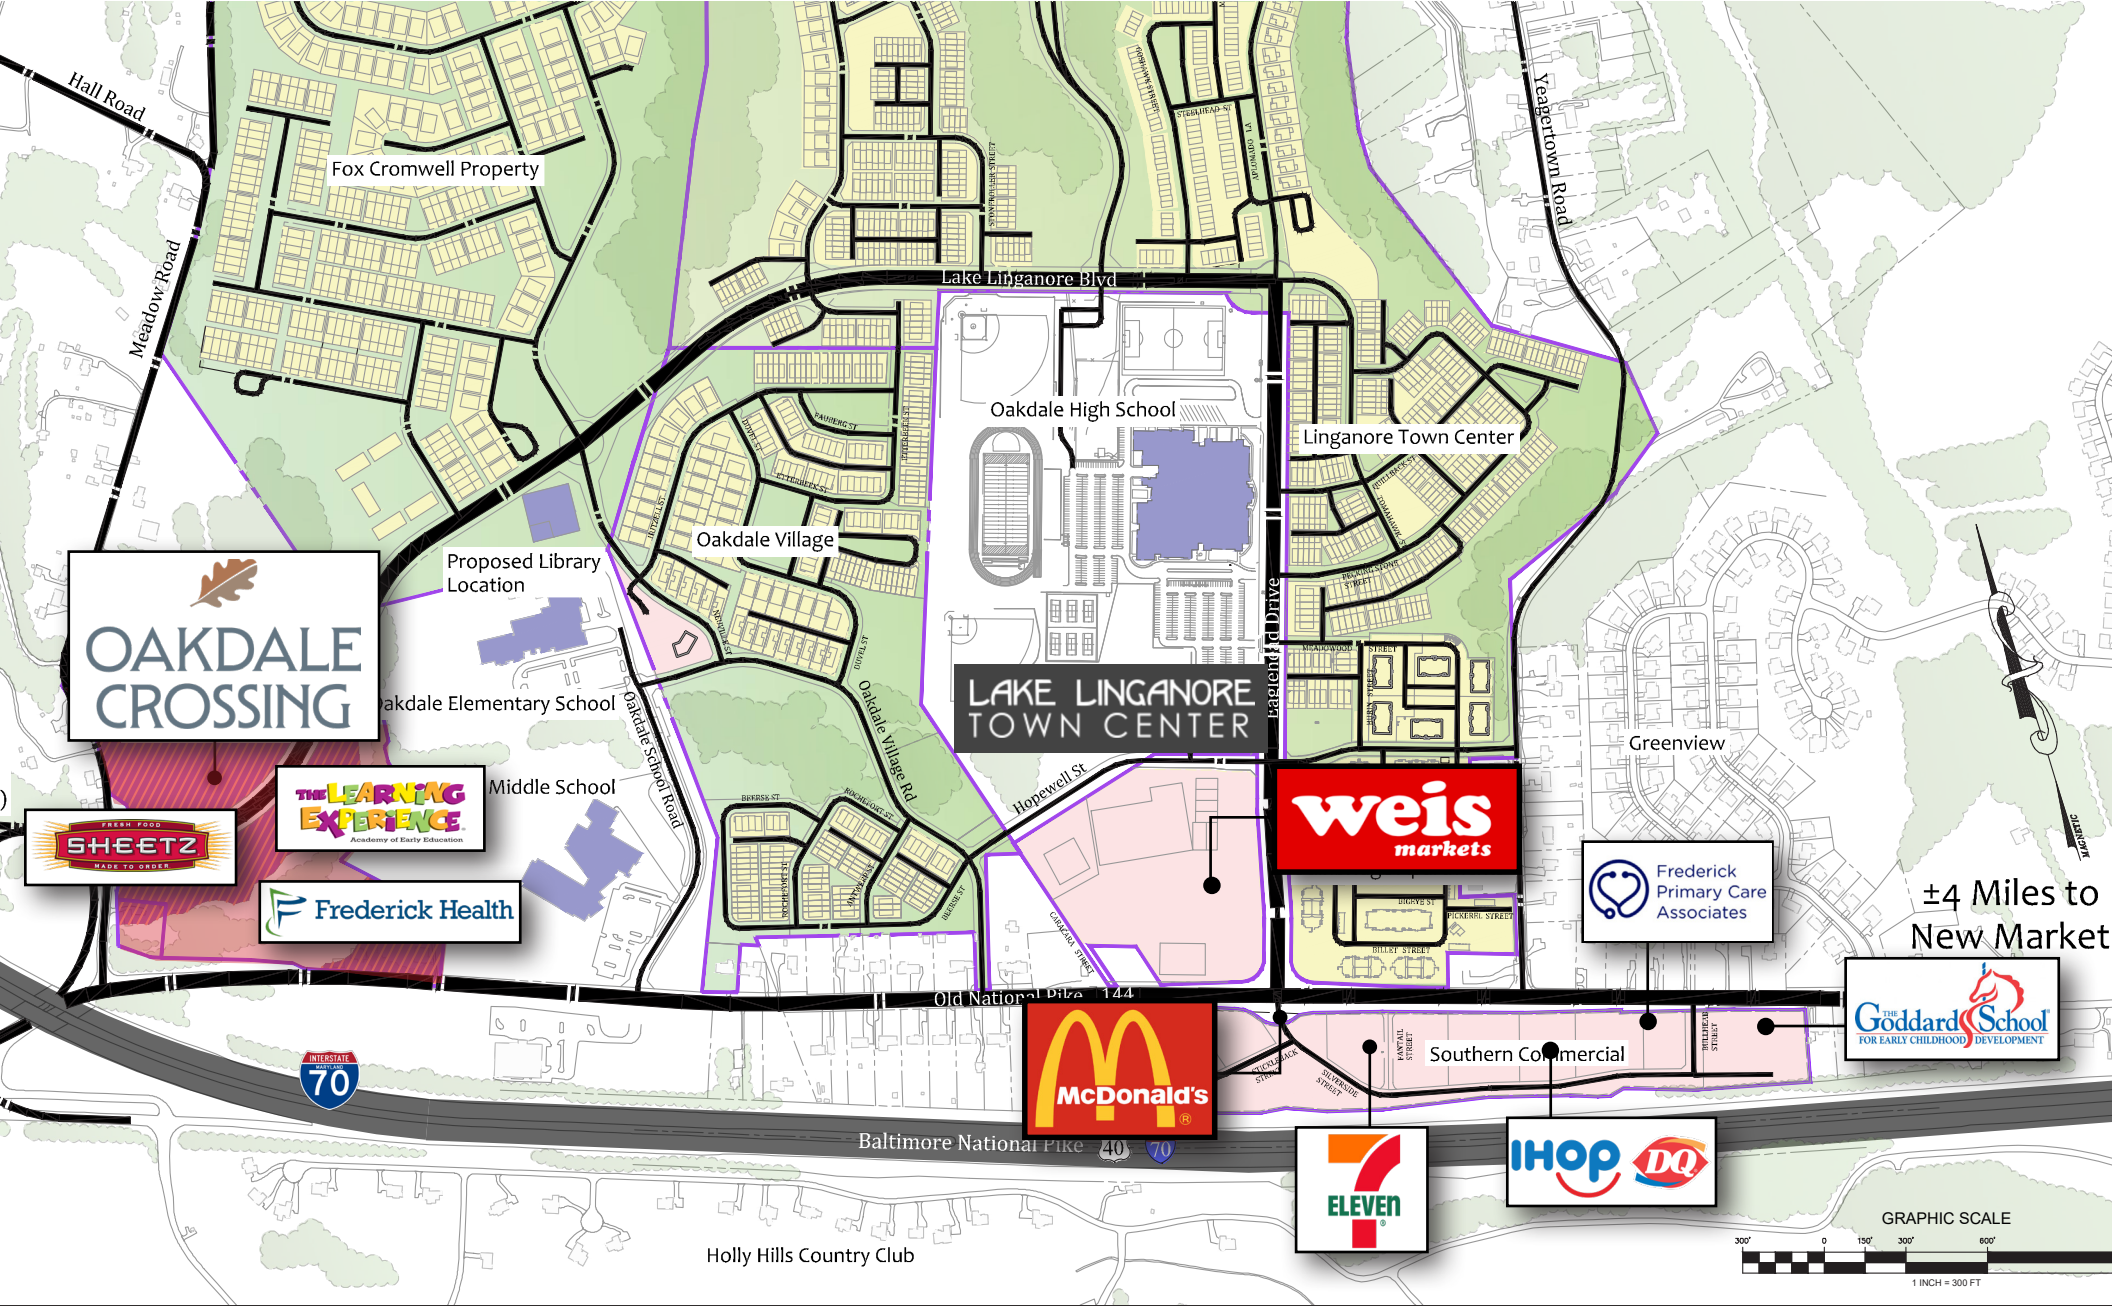

OAKDALE CROSSING

LAKE LINGANORE, MD

INTERSTATE PAD SITES FOR LEASE

Coming Soon

Old National Pike

Meadow Rd.

69,000 AADT

SITE MAP

OAKDALE CROSSING

Pad Availabilities

- Lot 1 = 1.8 AC
- Lot 3 = .93 AC *
- Lot 4 = 2 AC *
- Lot 8 = 4.5 AC
- * Lots 3 and 4 may be combined

2024 Demographics

DISTANCE	3 MILE RADIUS	4 MILE RADIUS	5 MILE RADIUS
Population	29,160	42,919	72,510
Households	9,939	14,187	25,758
Avg. HH Income	\$168,998	\$176,275	\$160,939

OAKDALE CROSSING

LAKE LINGANORE TOWN CENTER

±4 Miles to New Market

CONTACT: | JUDD BOSTIAN: 703.448.4312 PATRICK HAYDEN 703.448.4307 NVRETAIL.COM

OAKDALE CROSSING

JUDD BOSTIAN
jbostian@nvretail.com
703.448.4312