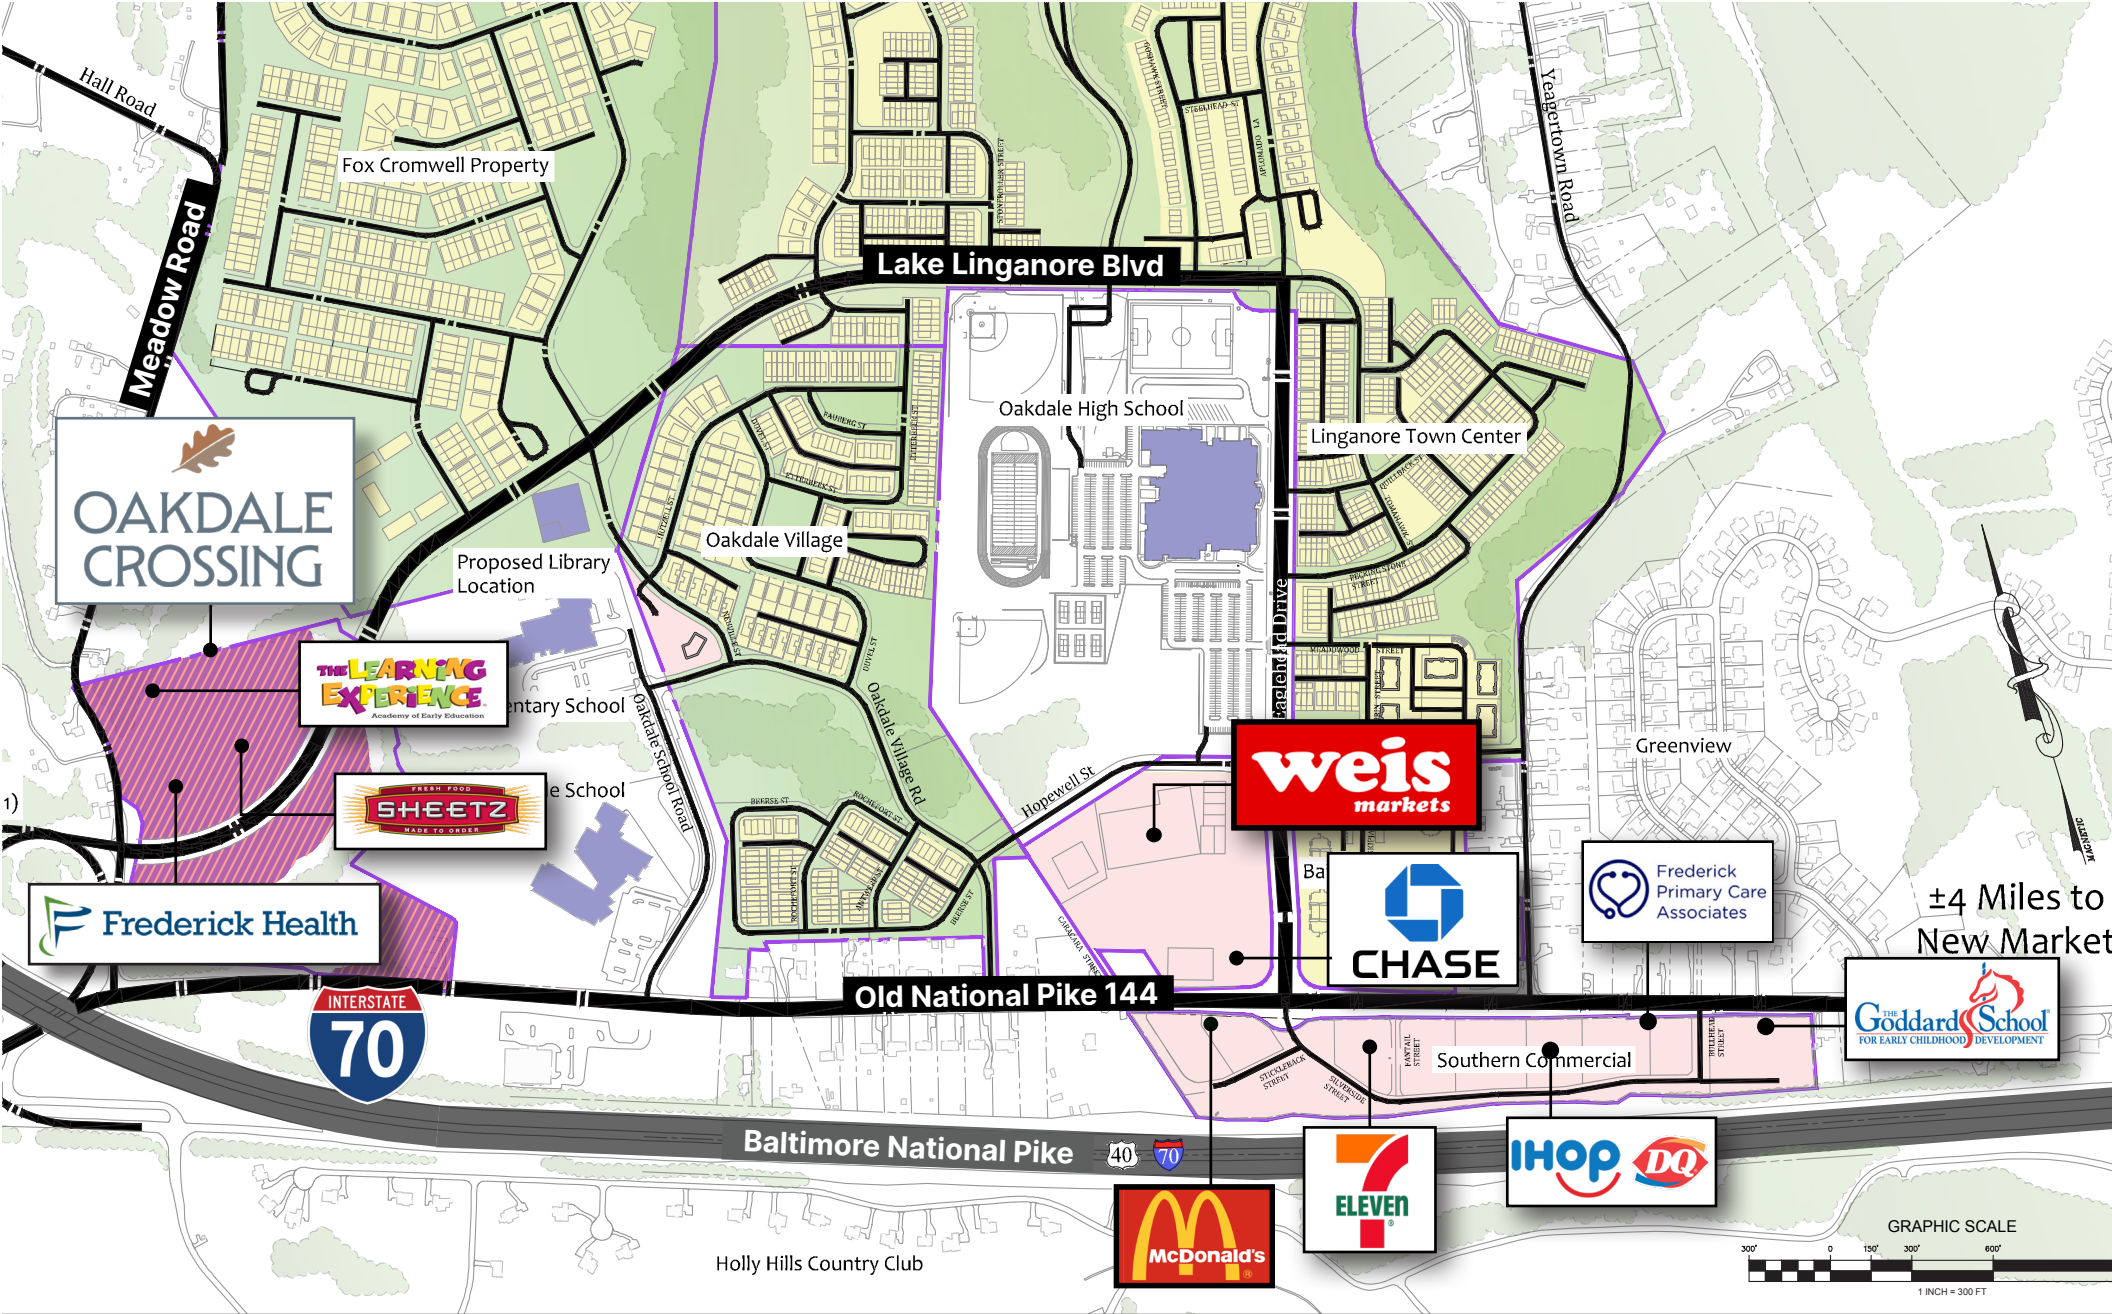

LINGANORE TOWN CENTER

CONTACT: | JUDD BOSTIAN: 703.448.4312 | PATRICK HAYDEN 703.448.4307 | NVRETAIL.COM